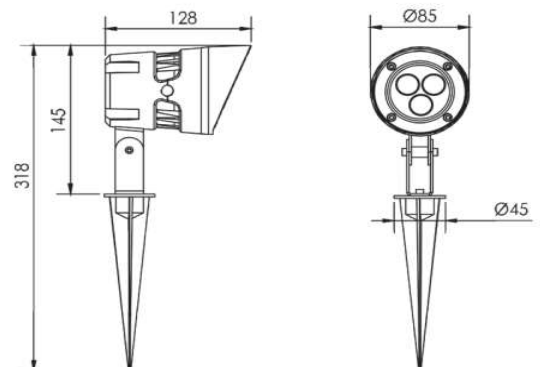

Dia=85mm
L=128mm
H=145mm

Frame

Aluminium Die-cast

Color Tempertaure

4000K

Power

8 W

Total Luminous Flux

520 lm

Efficacy

65 lm/W

IP rating

66

Beam angle

5,12.5, 20, 30, 45,
60,15X30,10X60Degree

Color Rendering

220-240 VAC

Standard Lifetime

L70 minimum at 50,000
burning hours

Dimension diagram

Remarks:-

Address: Plot #7 Saroorpur-Nangla Industrial Area,Ballabgarh-Sohna Road,Faridabad-121005

Email: info@sovitron.com